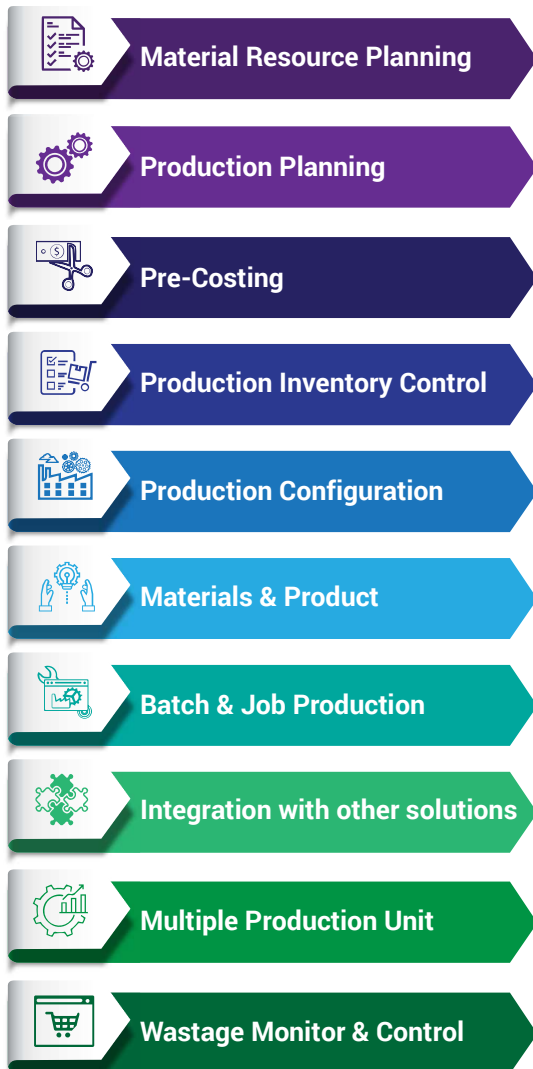

FEATURES & REPORTS

Figure out the wastage calculation of resources to reduce the unwanted production of a business

With PrismERP's PPC, the most efficient plan and allocation of Manpower and resource can be done which results in enhancing your business by reducing wastage & giving maximum output of finished Goods

CORE FEATURES ▼